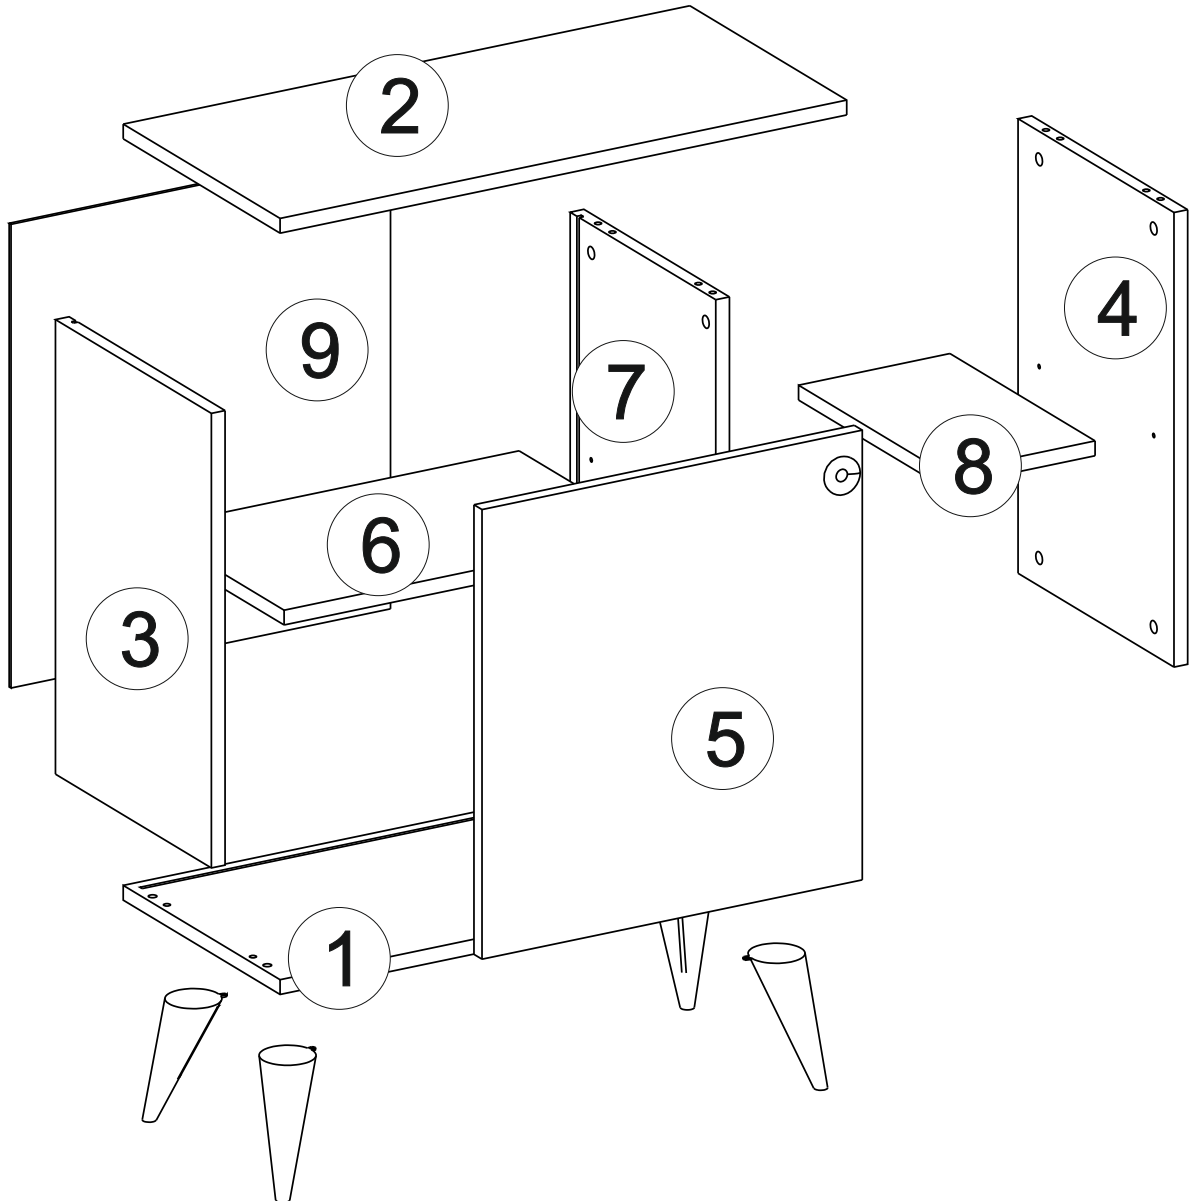

1x

A12 -M4x22 klp vds

1100009000

1x

VEGA TEK KAPAKLI DOLAP VEGA SINGLE COVERED CABINET

Part #1	1x
Part #2	1x
Part #3	1x
Part #4	1x
Part #5	1x
Part #6	1x
Part #7	1x
Part #8	1x
Part #9	1x

Total **9x**

Disassembled Parts Demonte Parçalar