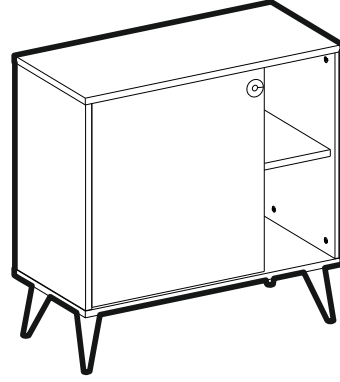

1x

A12 -M4x22 klp vds

1100009000

1x

VEGA TEK KAPAKLI DOLAP VEGA SINGLE COVERED CABINET

Part #1	1x
Part #2	1x
Part #3	1x
Part #4	1x
Part #5	1x
Part #6	1x
Part #7	1x
Part #8	1x
Part #9	1x

Total **9x**

Disassembled Parts Demonte Parçalar